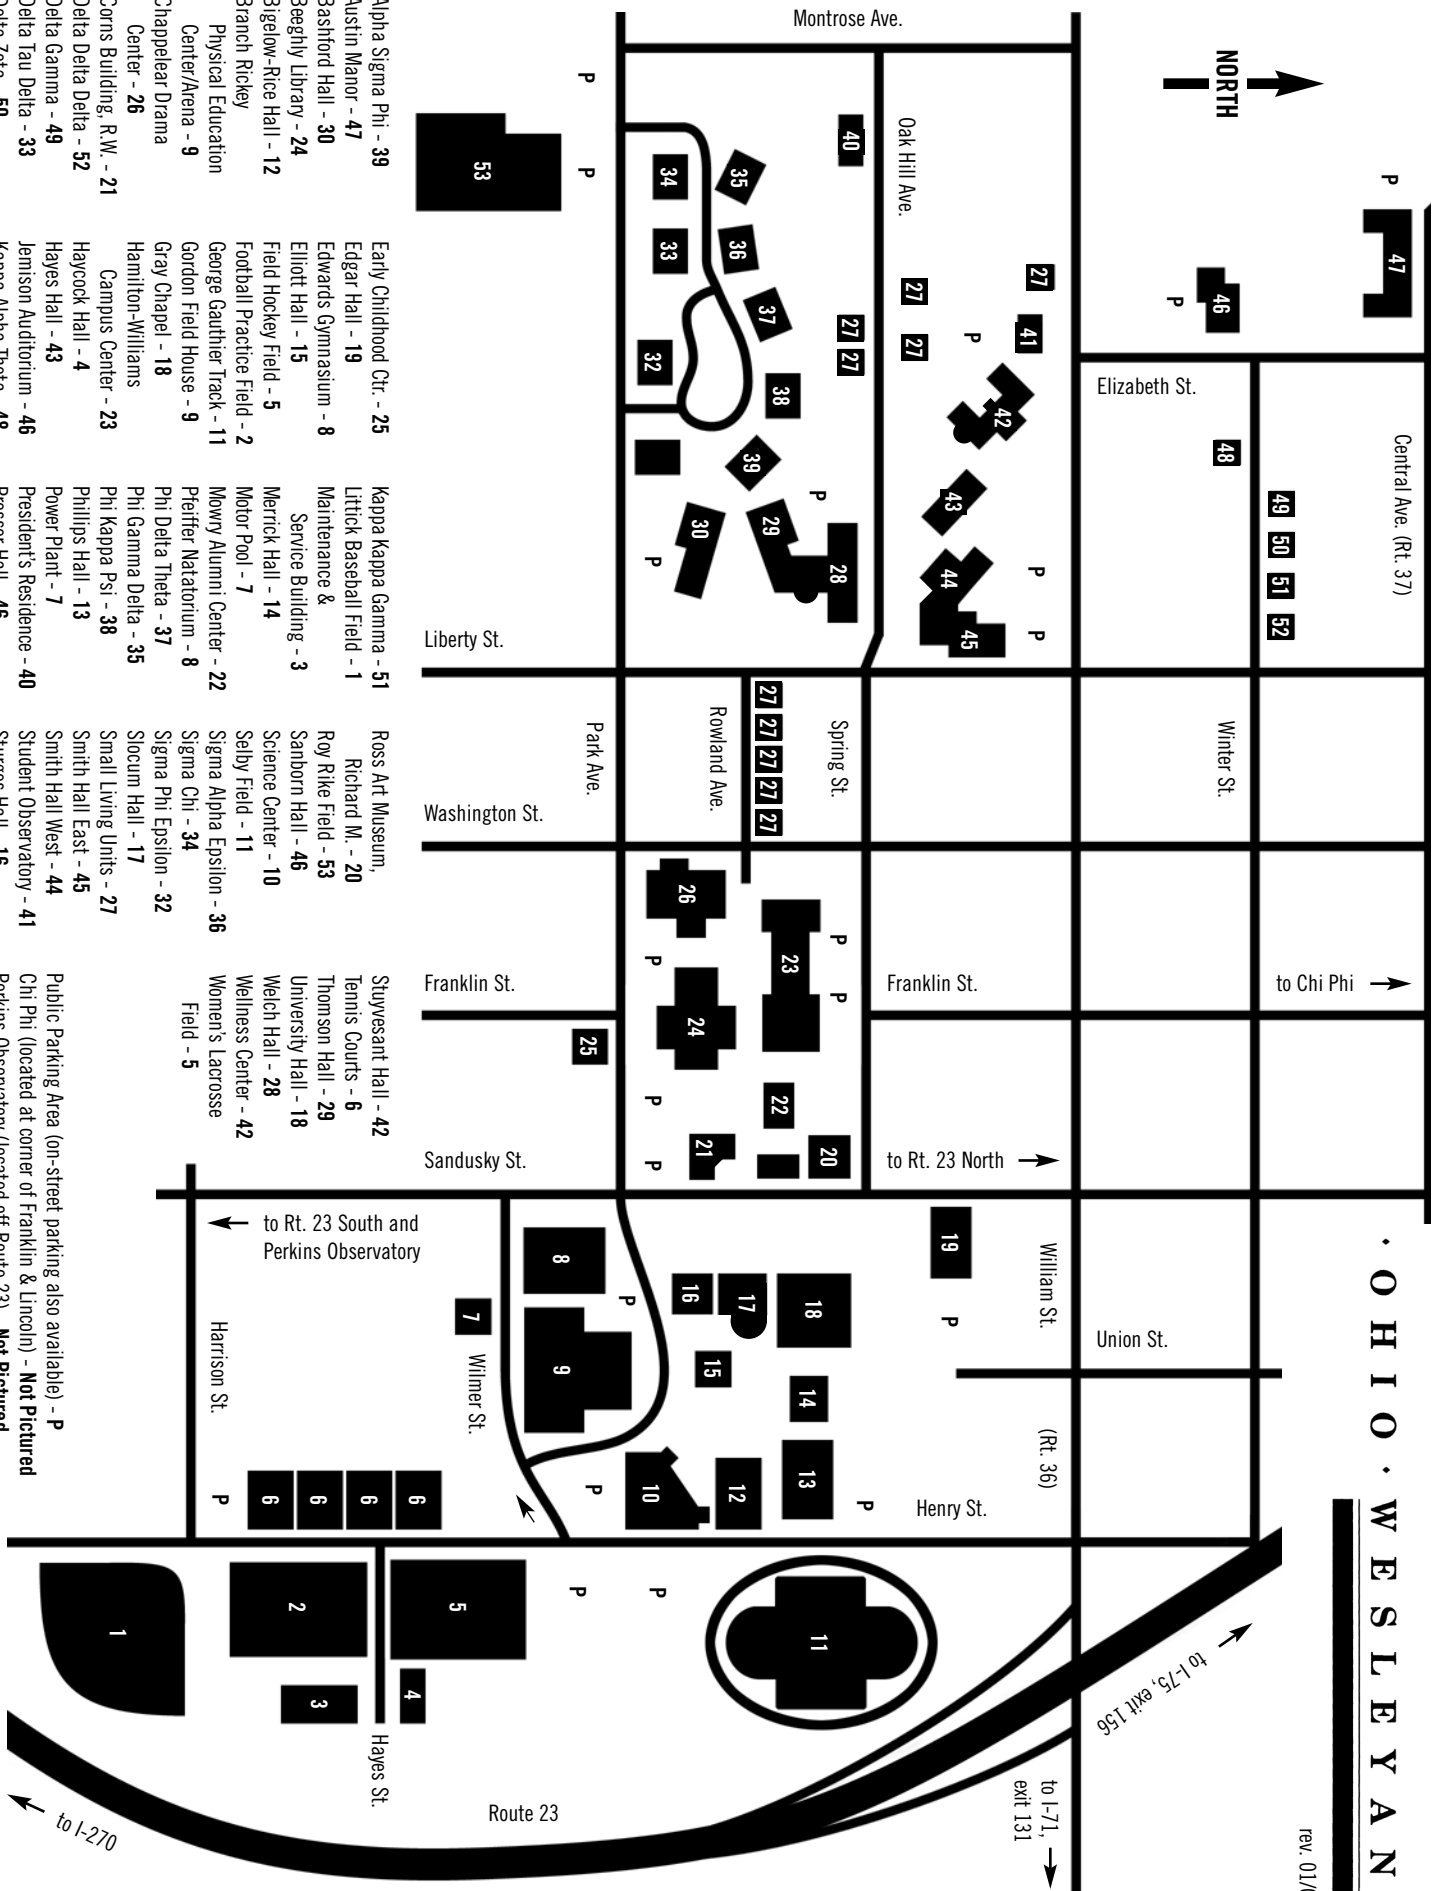

OHIO WESLEYAN

rev. 01/03

- Alpha Sigma Phi - 39
- Austin Manor - 47
- Bashford Hall - 30
- Beeghly Library - 24
- Bigelow-Rice Hall - 12
- Branch Rickey
- Physical Education Center/Arena - 9
- Chappellear Drama Center - 26
- Corns Building, R.W. - 21
- Delta Delta Delta - 52
- Delta Gamma - 49
- Delta Tau Delta - 33
- Delta Zeta - 50

- Early Childhood Ctr. - 25
- Edgar Hall - 19
- Edwards Gymnasium - 8
- Elliott Hall - 15
- Field Hockey Field - 5
- Football Practice Track - 2
- George Gauthier Track - 11
- Gordon Field House - 9
- Gray Chapel - 18
- Hamilton-Williams Campus Center - 23
- Haycock Hall - 4
- Hayes Hall - 43
- Jemison Auditorium - 46
- Kappa Alpha Theta - 48

- Kappa Kappa Gamma - 51
- Littick Baseball Field - 1
- Maintenance & Service Building - 3
- Merrick Hall - 14
- Motor Pool - 7
- Mowry Alumni Center - 22
- Pfeiffer Natatorium - 8
- Phi Delta Theta - 37
- Phi Gamma Delta - 35
- Phi Kappa Psi - 38
- Phillips Hall - 13
- Power Plant - 7
- President's Residence - 40
- Presser Hall - 46

- Ross Art Museum, Richard M. - 20
- Roy Rike Field - 53
- Sanborn Hall - 46
- Science Center - 10
- Selby Field - 11
- Sigma Alpha Epsilon - 36
- Sigma Chi - 34
- Sigma Phi Epsilon - 32
- Siocum Hall - 17
- Small Living Units - 27
- Smith Hall East - 45
- Smith Hall West - 44
- Student Observatory - 41
- Sturges Hall - 16

- Stuyvesant Hall - 42
- Tennis Courts - 6
- Thomson Hall - 29
- University Hall - 18
- Weich Hall - 28
- Wellness Center - 42
- Women's Lacrosse Field - 5